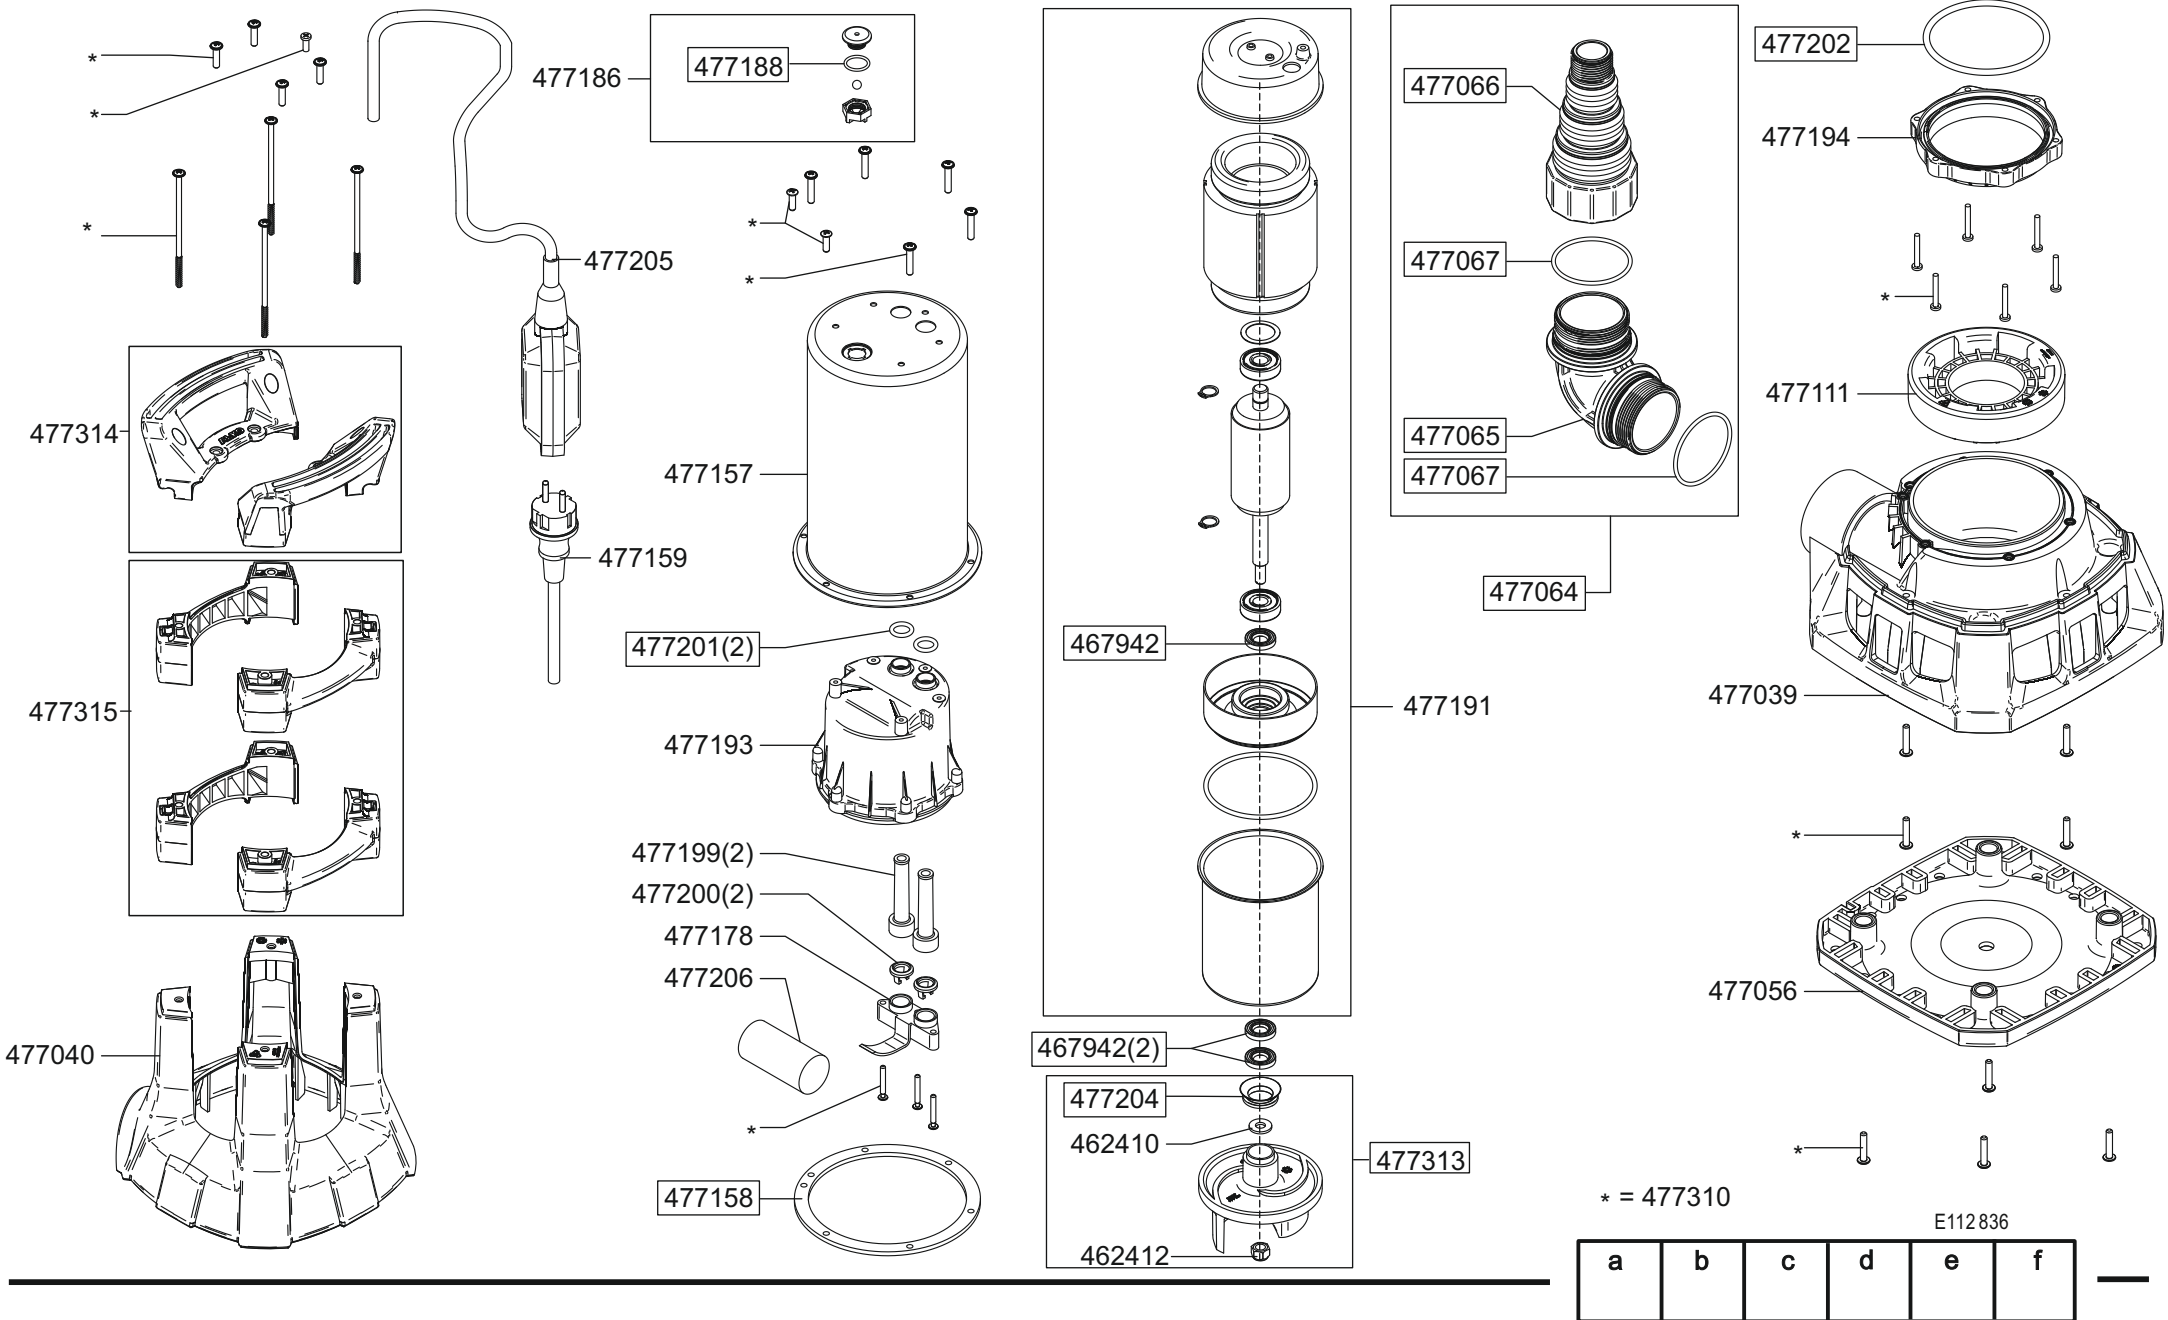

DRAIN 20000 HD

Art. Nr. 112 836

AL-KO

E112836

a	b	c	d	e	f
---	---	---	---	---	---